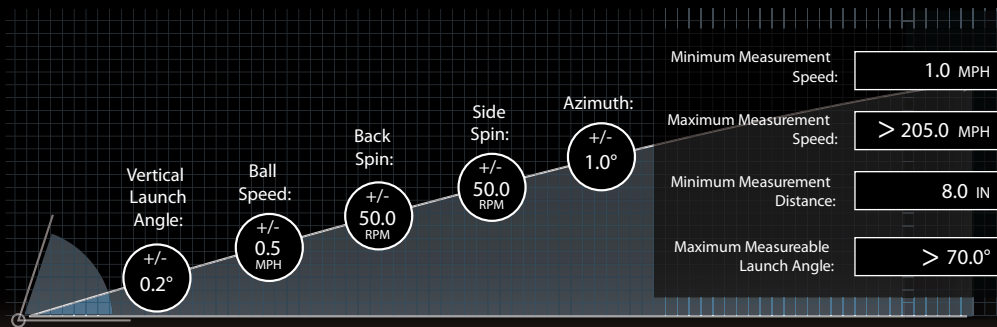

Unmatched ball launch analysis data starts with unbeatable measurement accuracy, and the GC2 delivers.

In independent tests, the GC2 consistently outperformed the industry's most trusted ball measurement technologies.

*Based on Ground Truth® Test-Proven Tolerance results.