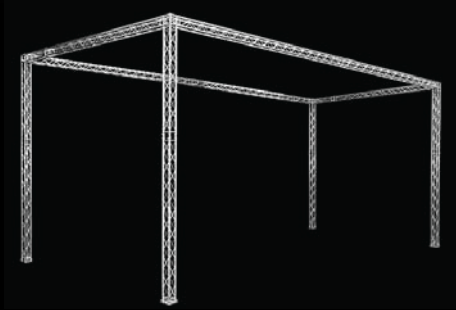

Also includes:

- Elevated Protective Cradle
- Extended Cable Package

Installation Services Not included.

Simulation Frames & Enclosures

Build your dream golf simulation experience with our durable simulation frames and enclosures. Made of lightweight, industrial-grade aluminum, our simulation frames are easy to assemble and built to last. Outfitted with durable, high-impact padding and fabric, our simulation enclosures provide the light shielding and ball control necessary to make your simulation environment enjoyable and safe.